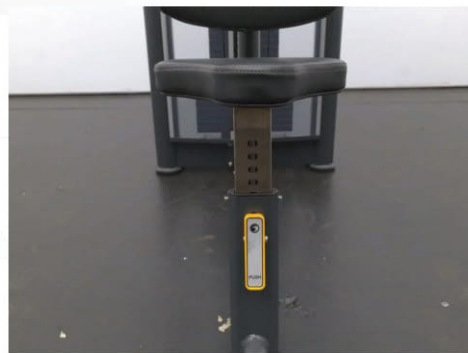

# PECTORAL FLY

GR620

Our GR620 Pectoral Fly is a commercial Pectoral Fly made for club use. The sleek futuristic design comes in black or silver. With this machine, you can target traps & pecs with commercial-grade quality, in the comfort of your own home. This pectoral fly offers smooth motion with 430lbs weight stacks. The 6-point seat adjustment fits users of all sizes.

Multi-Grip Handles

Six Adjustable Starting Positions

Can Reach Up To 430 lbs.

8 Position Seat Adjustment

**Dimensions**  
64" x 46" x 77"

**Weight**  
511lbs

**Weight Stack**  
220lbs;  
Upgradeable to 340 lbs.

**Six Adjustable Starting Positions**  
Enable users with a greater range of motions well as both unilateral and bilateral arm movements

**Multi-Grip Handles**  
Made from a durable urethane composite

**Can Reach Up To 430 lbs.**

**8 Position Seat Adjustment**  
Puts users of any size in proper position