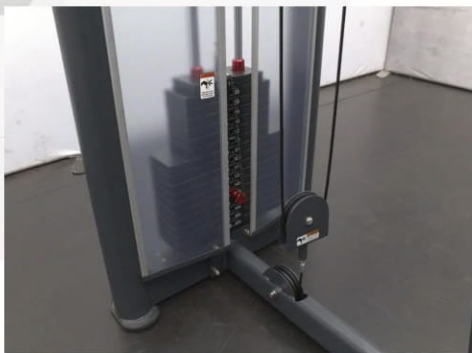

# PECTORAL FLY

GR620

Our GR620 Pectoral Fly is a commercial Pectoral Fly made for club use. The sleek futuristic design comes in black or silver. With this machine, you can target traps & pecs with commercial-grade quality, in the comfort of your own home. This pectoral fly offers smooth motion with 430lbs weight stacks. The 6-point seat adjustment fits users of all sizes.

Multi-Grip Handles

Six Adjustable Starting Positions

Can Reach Up To 430 lbs.

8 Position Seat Adjustment

**Dimensions**  
64" x 46" x 77"

**Weight**  
511lbs

**Weight Stack**  
220lbs;  
Upgradeable to 340 lbs.

**Six Adjustable Starting Positions**  
Enable users with a greater range of motions well as both unilateral and bilateral arm movements

**Multi-Grip Handles**  
Made from a durable urethane composite

**Can Reach Up To 430 lbs.**

**8 Position Seat Adjustment**  
Puts users of any size in proper position