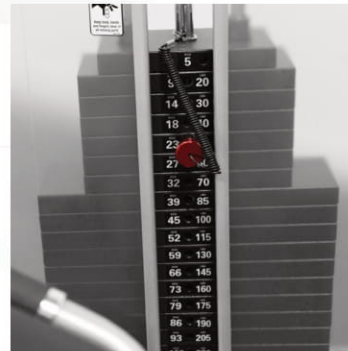

Isolation Series

DUAL AXIS CHEST PRESS

GR621

Our GR621 Dual Axis Chest Press is a commercial pin loaded chest press machine made for club use. The sleek futuristic design comes in black or silver. With this machine, you can target your pecs with commercial-grade quality, in the comfort of your own home. This chest press offers smooth motion with 220lb weight stacks. The 6-point seat adjustment fits users of all sizes.

Dual Axis Movements provides multi-planar resistance and user defined convergence, combining the Chest Press and Pectoral Fly movements into one natural pressing motion for a more effective pectoral contraction.

Dimensions
49" x 61" x 71"

Weight
428lbs

Weight Stack
220lbs;
Upgradeable to 340 lbs.

Isolation Series

DUAL AXIS CHEST PRESS

GR621

Warranty	
STRENGTH WARRANTY (NORTH AMERICA ONLY)	
FRAME (NOT COATINGS)**	LIFETIME
WEIGHT STACKS	10 YEARS
PULLEYS	10 YEARS
PIVOT BEARINGS	10 YEARS
OTHER ITEMS NOT SPECIFIED	3 YEARS
UPHOLSTERY / CABLES / SPRINGS / GRIPS	1 YEAR
ACCESSORIES	6 MONTHS

Ergonomic Padding
For Comfort and Support

Adjustable Seat
For optimal starting position

Thick Rubber Grips
For power and stability

Dual Axis Movement
For isolated movements

220lb Weight Stack
Upgradeable to 340lbs