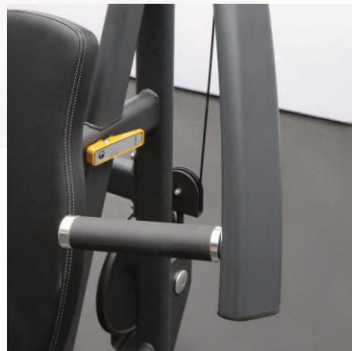

Isolation Series

DUAL AXIS CHEST PRESS

GR621

Our GR621 Dual Axis Chest Press is a commercial pin loaded chest press machine made for club use. The sleek futuristic design comes in black or silver. With this machine, you can target your pecs with commercial-grade quality, in the comfort of your own home. This chest press offers smooth motion with 220lb weight stacks. The 6-point seat adjustment fits users of all sizes.

Dual Axis Movements provides multi-planar resistance and user defined convergence, combining the Chest Press and Pectoral Fly movements into one natural pressing motion for a more effective pectoral contraction.

Dimensions
49" x 61" x 71"

Weight
428lbs

Weight Stack
220lbs;
Upgradeable to 340 lbs.

Isolation Series

DUAL AXIS CHEST PRESS

GR621

Warranty	
STRENGTH WARRANTY (NORTH AMERICA ONLY)	
FRAME (NOT COATINGS)**	LIFETIME
WEIGHT STACKS	10 YEARS
PULLEYS	10 YEARS
PIVOT BEARINGS	10 YEARS
OTHER ITEMS NOT SPECIFIED	3 YEARS
UPHOLSTERY / CABLES / SPRINGS / GRIPS	1 YEAR
ACCESSORIES	6 MONTHS

Ergonomic Padding
For Comfort and Support

Adjustable Seat
For optimal starting position

Thick Rubber Grips
For power and stability

Dual Axis Movement
For isolated movements

220lb Weight Stack
Upgradeable to 340lbs